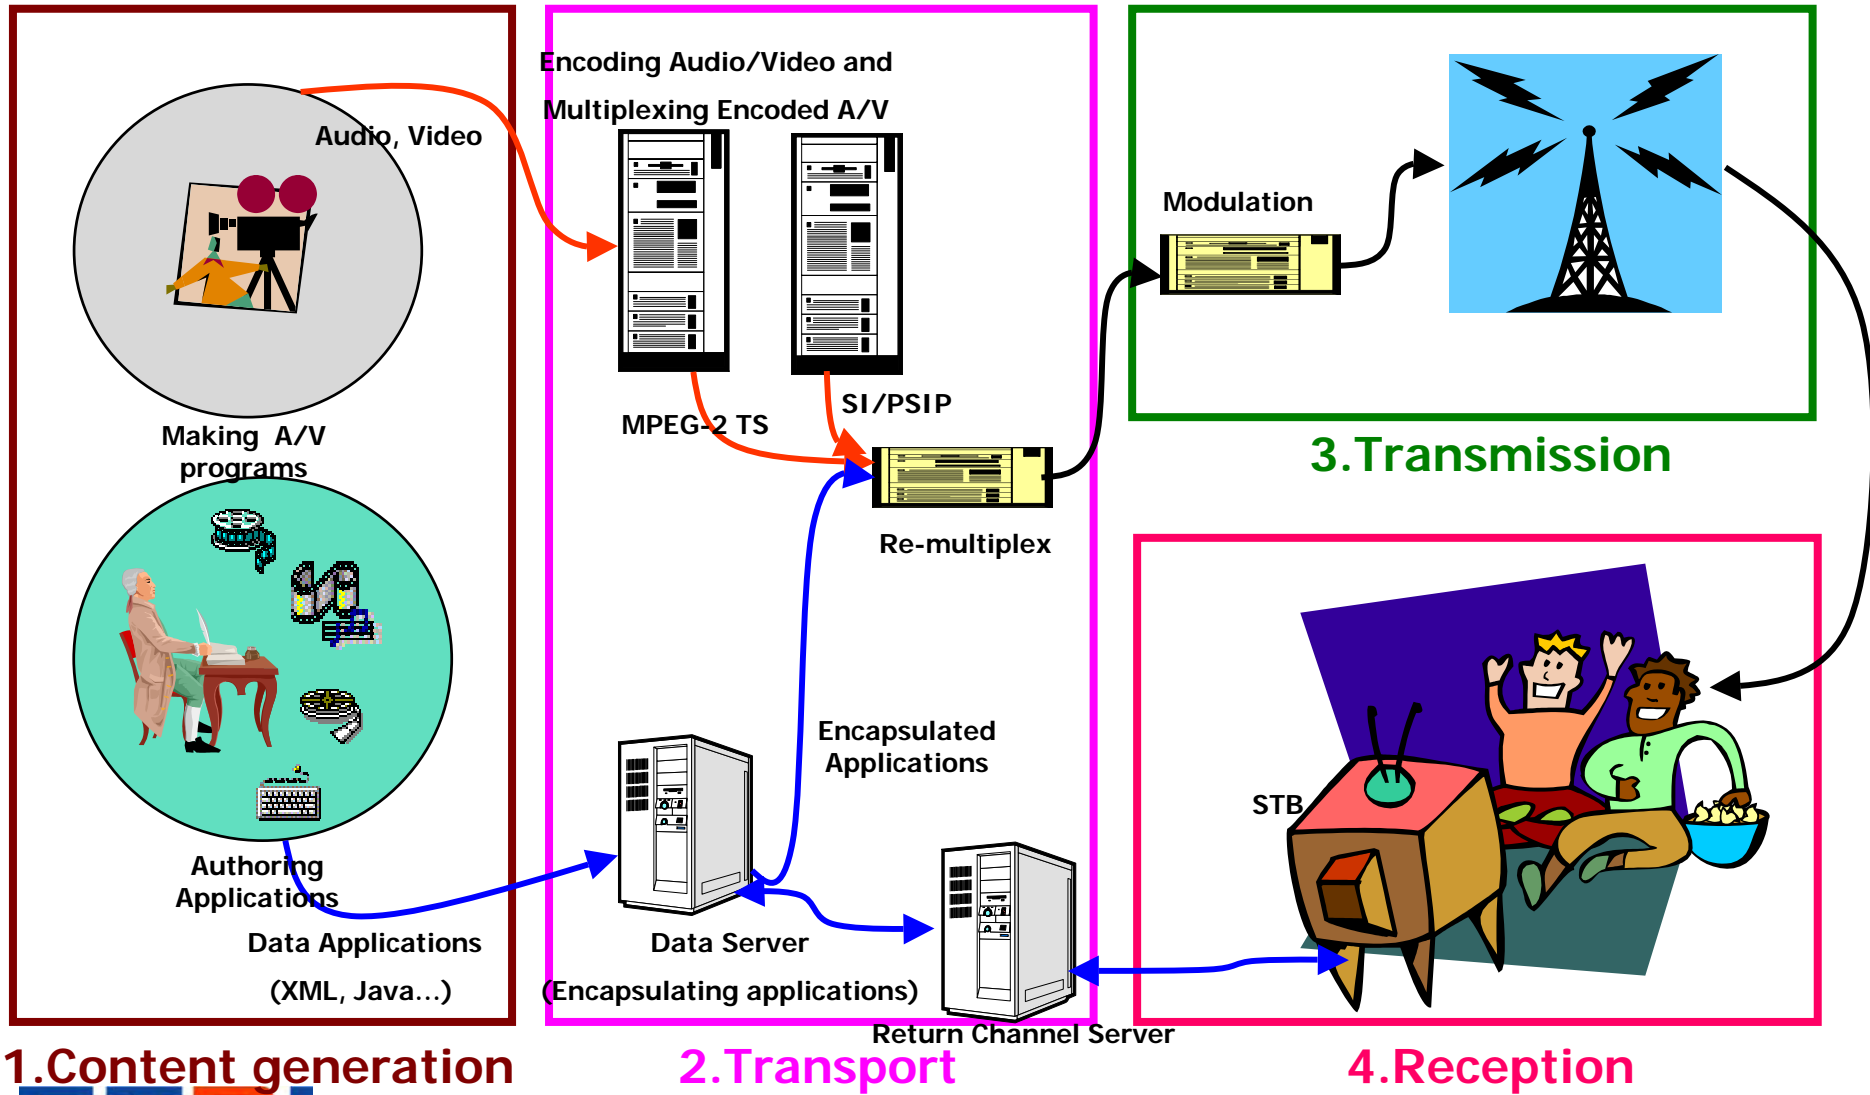

Overview of Data Broadcasting System

1. Content generation

2. Transport

3. Transmission

4. Reception