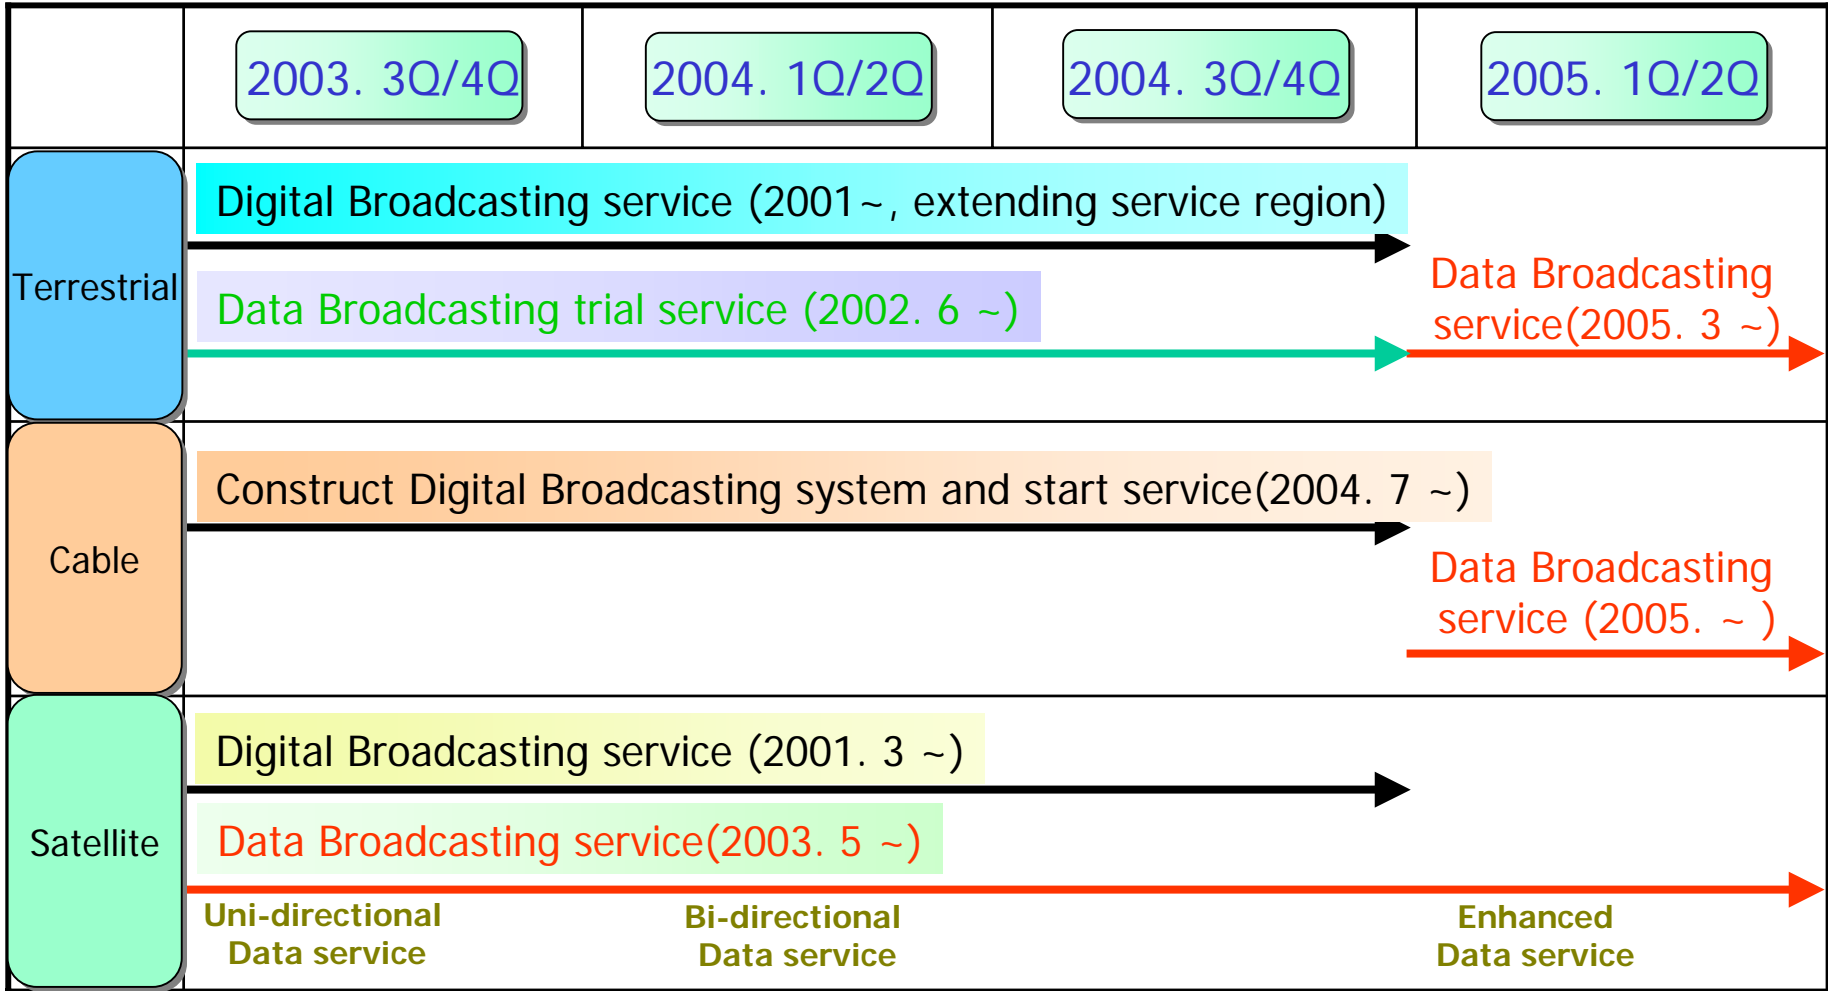

Data broadcasting service deployment schedule in Korea