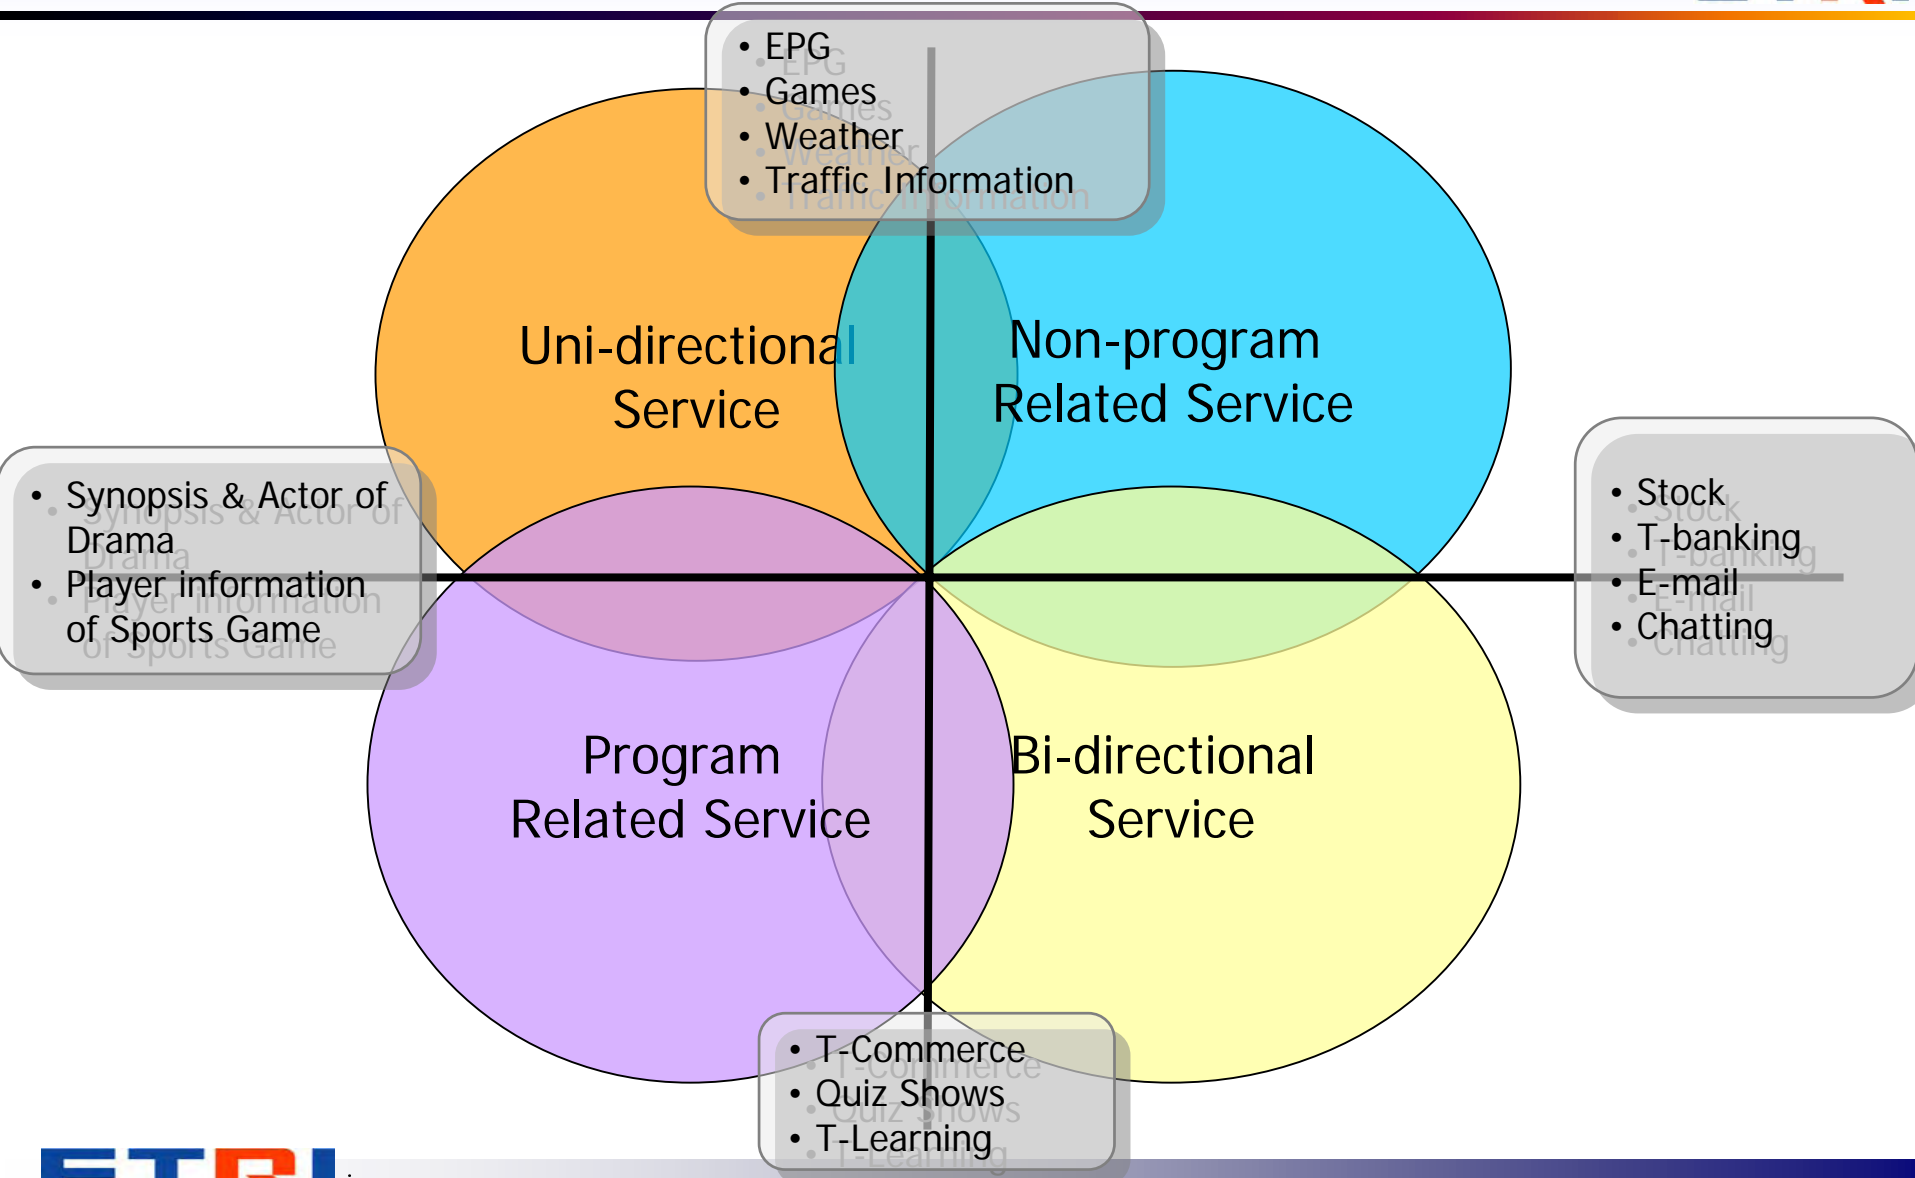

Relationship between Data Application Types