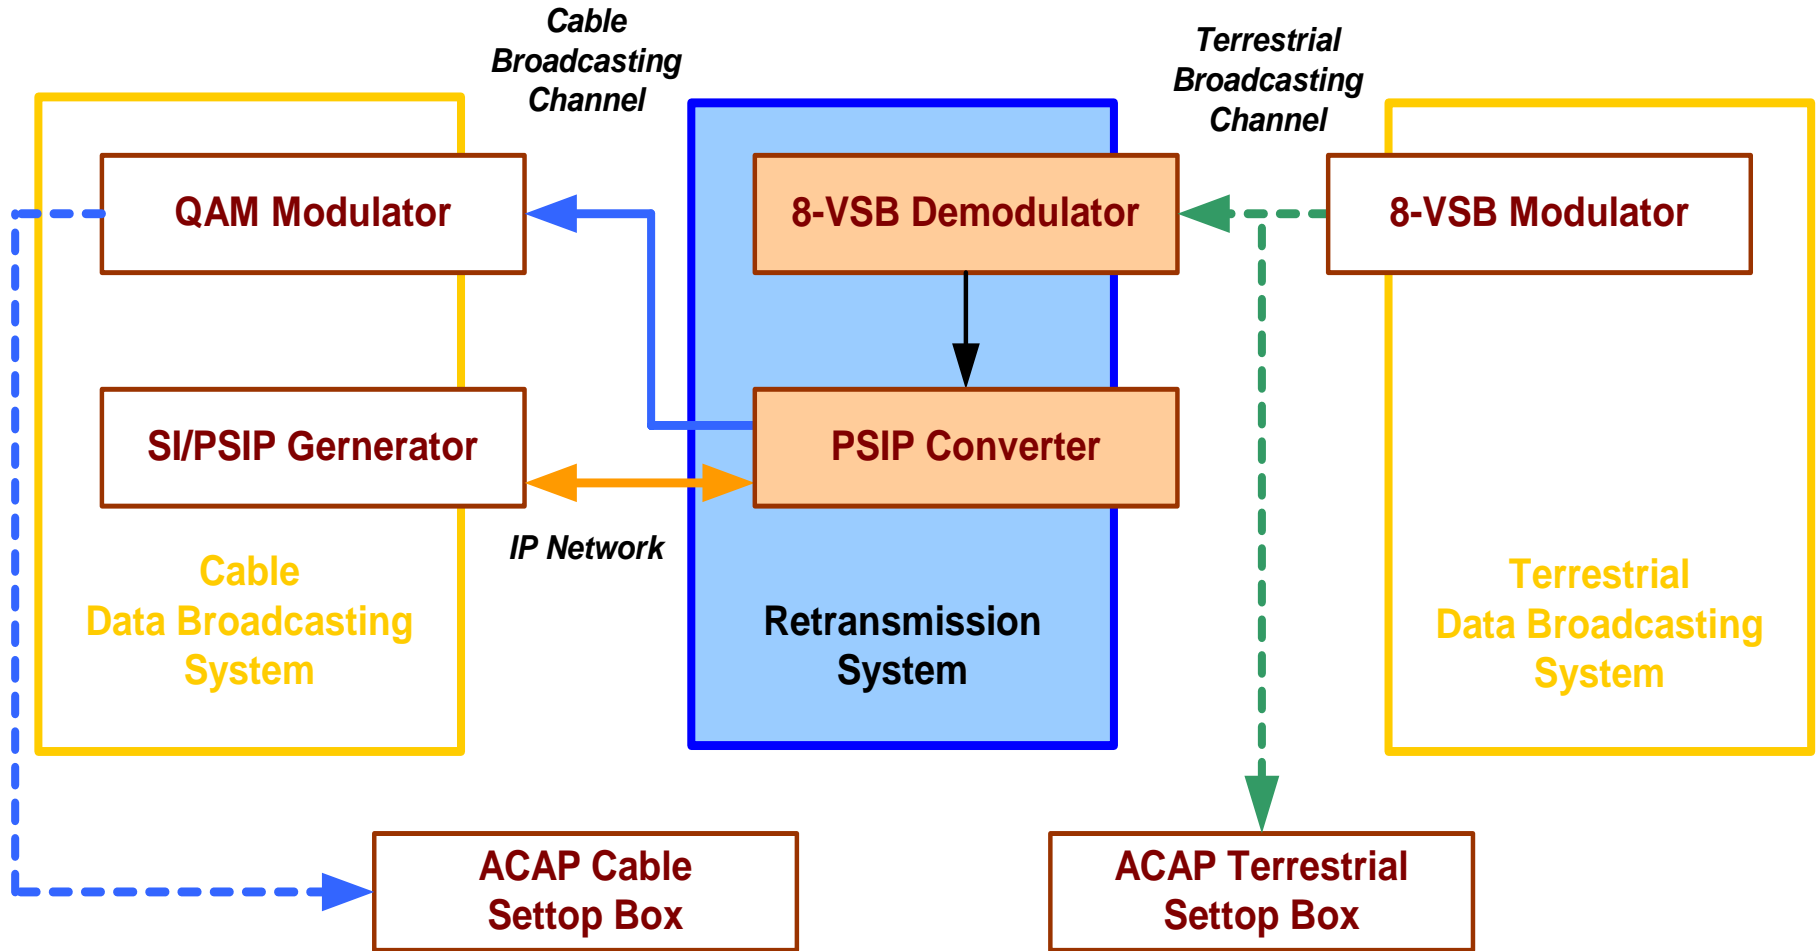

ETRI Trial Retransmission for terrestrial

- Assumption of trial retransmission for ACAP terrestrial data broadcasting service over cable
 - Audio, video and data are same between terrestrial and cable
 - System Information uses only PSIP on both of terrestrial and cable
 - In-Band (optional) : cable PSIP
 - Only VCT (Virtual Channel Table) of PSIP make a difference between terrestrial and cable

Table	Required for Broadcast?	Required for Cable?
STT		
MGT		
VCT	 (TVCT)	 (CVCT)
RRT		
EIT	 (EIT-0, -1, -2, -3) (all others optional)	<i>optional</i>
ETT	<i>optional</i>	<i>optional</i>

- Out-Of-Band (mandatory) : cable SI
 - Cable SI is different with PSIP of terrestrial except only for profile-6 of Cable SI

Structural diagram of Retransmission system for terrestrial data broadcasting service

□ I/O interface specification

	Input	Output	Note
AV	MPEG-2 Video & AC3 Audio	MPEG-2 Video & AC3 Audio	Bypass
Data	ACAP Contents	ACAP Contents	Bypass
EPG	Terrestrial PSIP	Cable PSIP & SI	Necessary to convert

□ Description of sub-modules

□ 8-VSB Demodulator

- Extract MPEG-2 TS on a terrestrial broadcasting channel
- Interface
 - Input: 8-VSB (ATSC), Output: DVB-ASI

□ PSIP Converter

- Edit and convert a channel information of PSIP in real-time (Ex: TVCT → CVCT)
- Edit AV events and data events (Ex: start time, duration time and so on)
- Interface
 - Input: DVB-ASI (ATSC), Output: DVB-ASI or TCP/IP