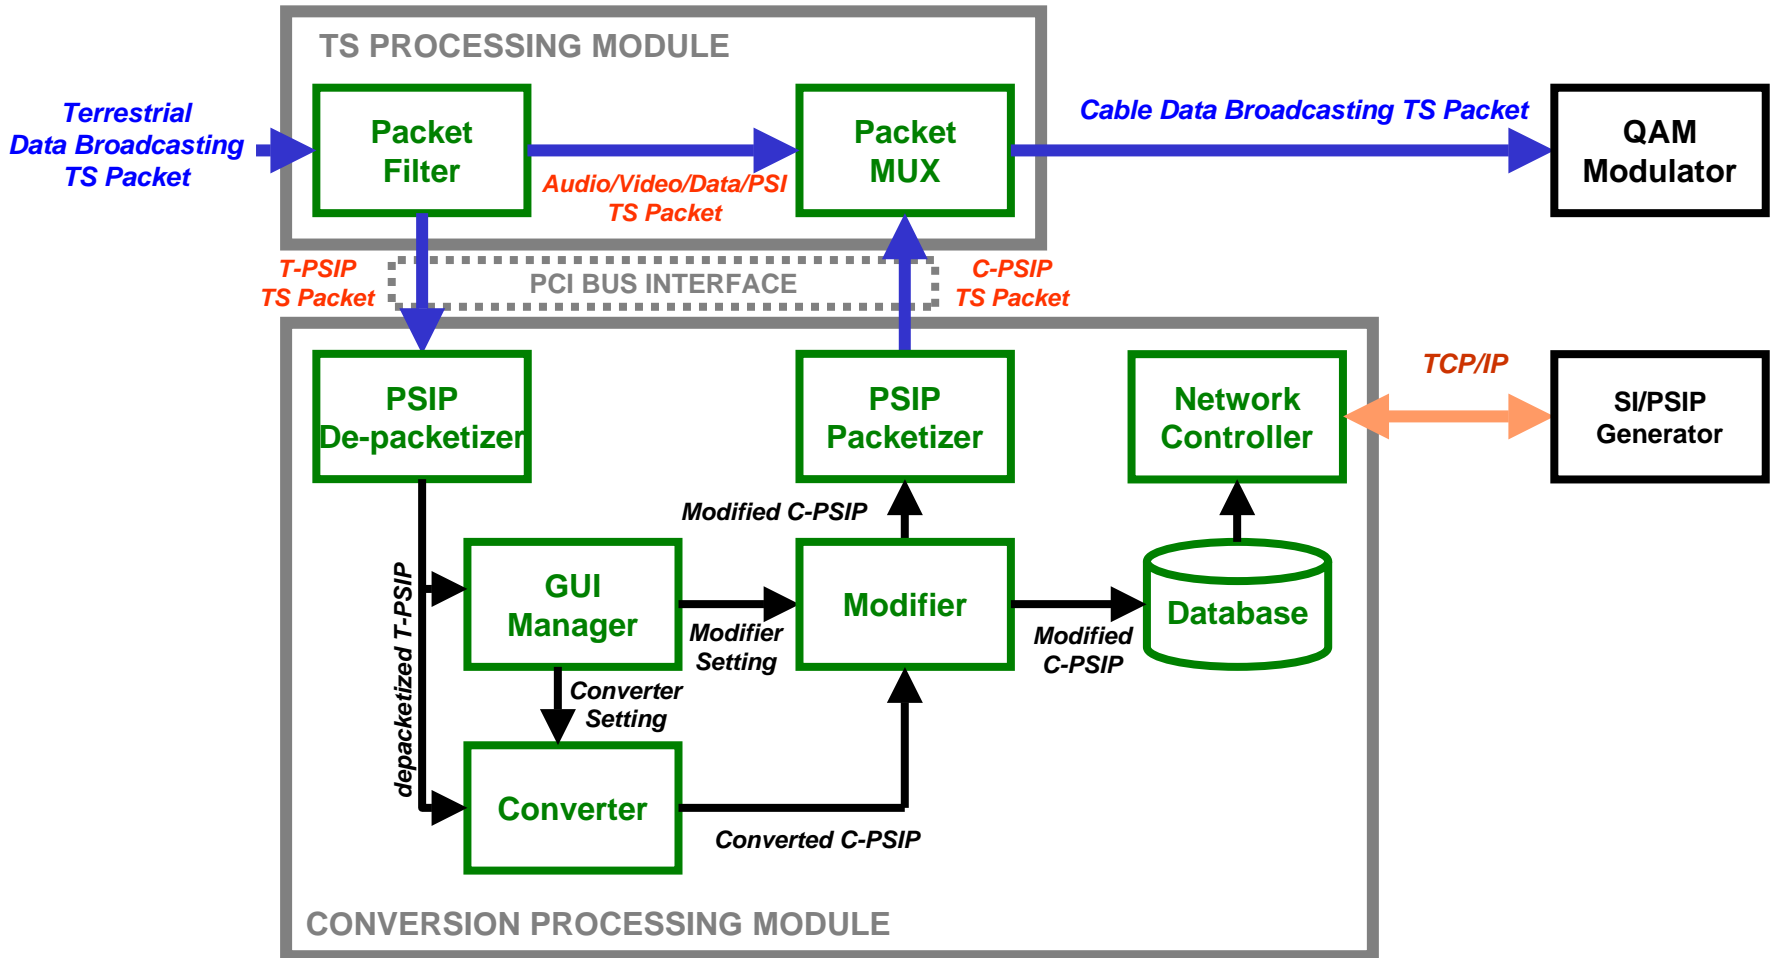

□ Existence of Interaction Channel

- Uni-directional Data Broadcasting Service
 - Downloads data applications through **Broadcasting network channel**
- Bi-directional Data Broadcasting Service
 - Downloads data applications through **Broadcasting channel network** and Uploads user responses through **Interaction (or return or back) channel network**

Structural diagram of Retransmission system for terrestrial data broadcasting service

□ I/O interface specification

	Input	Output	Note
AV	MPEG-2 Video & AC3 Audio	MPEG-2 Video & AC3 Audio	Bypass
Data	ACAP Contents	ACAP Contents	Bypass
EPG	Terrestrial PSIP	Cable PSIP & SI	Necessary to convert

□ Description of sub-modules

□ 8-VSB Demodulator

- Extract MPEG-2 TS on a terrestrial broadcasting channel
- Interface
 - Input: 8-VSB (ATSC), Output: DVB-ASI

□ PSIP Converter

- Edit and convert a channel information of PSIP in real-time (Ex: TVCT → CVCT)
- Edit AV events and data events (Ex: start time, duration time and so on)
- Interface
 - Input: DVB-ASI (ATSC), Output: DVB-ASI or TCP/IP

PSIP Converter

ETRI Test-bed for ACAP Data Broadcasting System

- ❑ Data broadcasting service can easily provide everyone more rich and useful information in Digital Broadcasting Era
- ❑ On many manufacturers, broadcasters, institute participating in development of data broadcasting technology, It has been continuing and improving since 2001
- ❑ The digital broadcasting service of KOREA is in very stable stage and will provide more various types of service in the next year
- ❑ As the convergence between data broadcasting service and other service goes on, we can consider to accomplish new service (anytime, anywhere etc on)