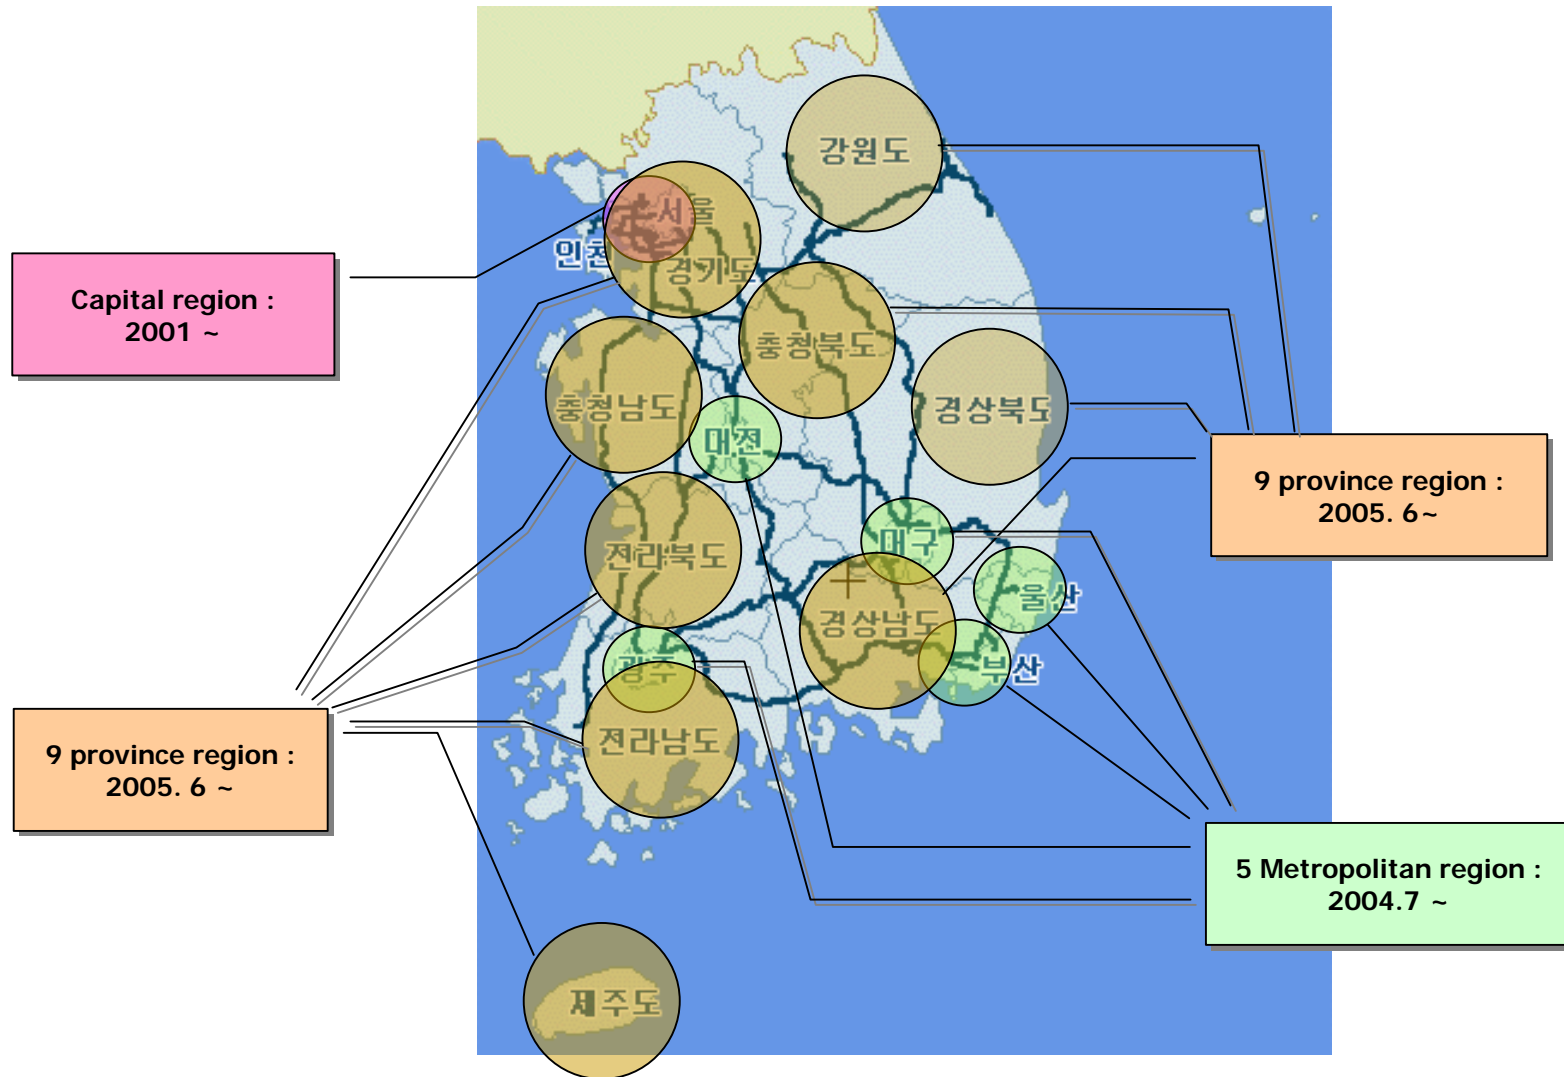

Radio

- Service provider : 12
(KBS, MBC, SBS, EBS...)
- Station: 242

Cable/Satellite

Cable

- MSO : 12(SO 75)
- DMC : 5(SO 65)

Satellite

- Service provider: 1 (Skylife)

Terrestrial digital broadcasting service deployment schedule in Korea