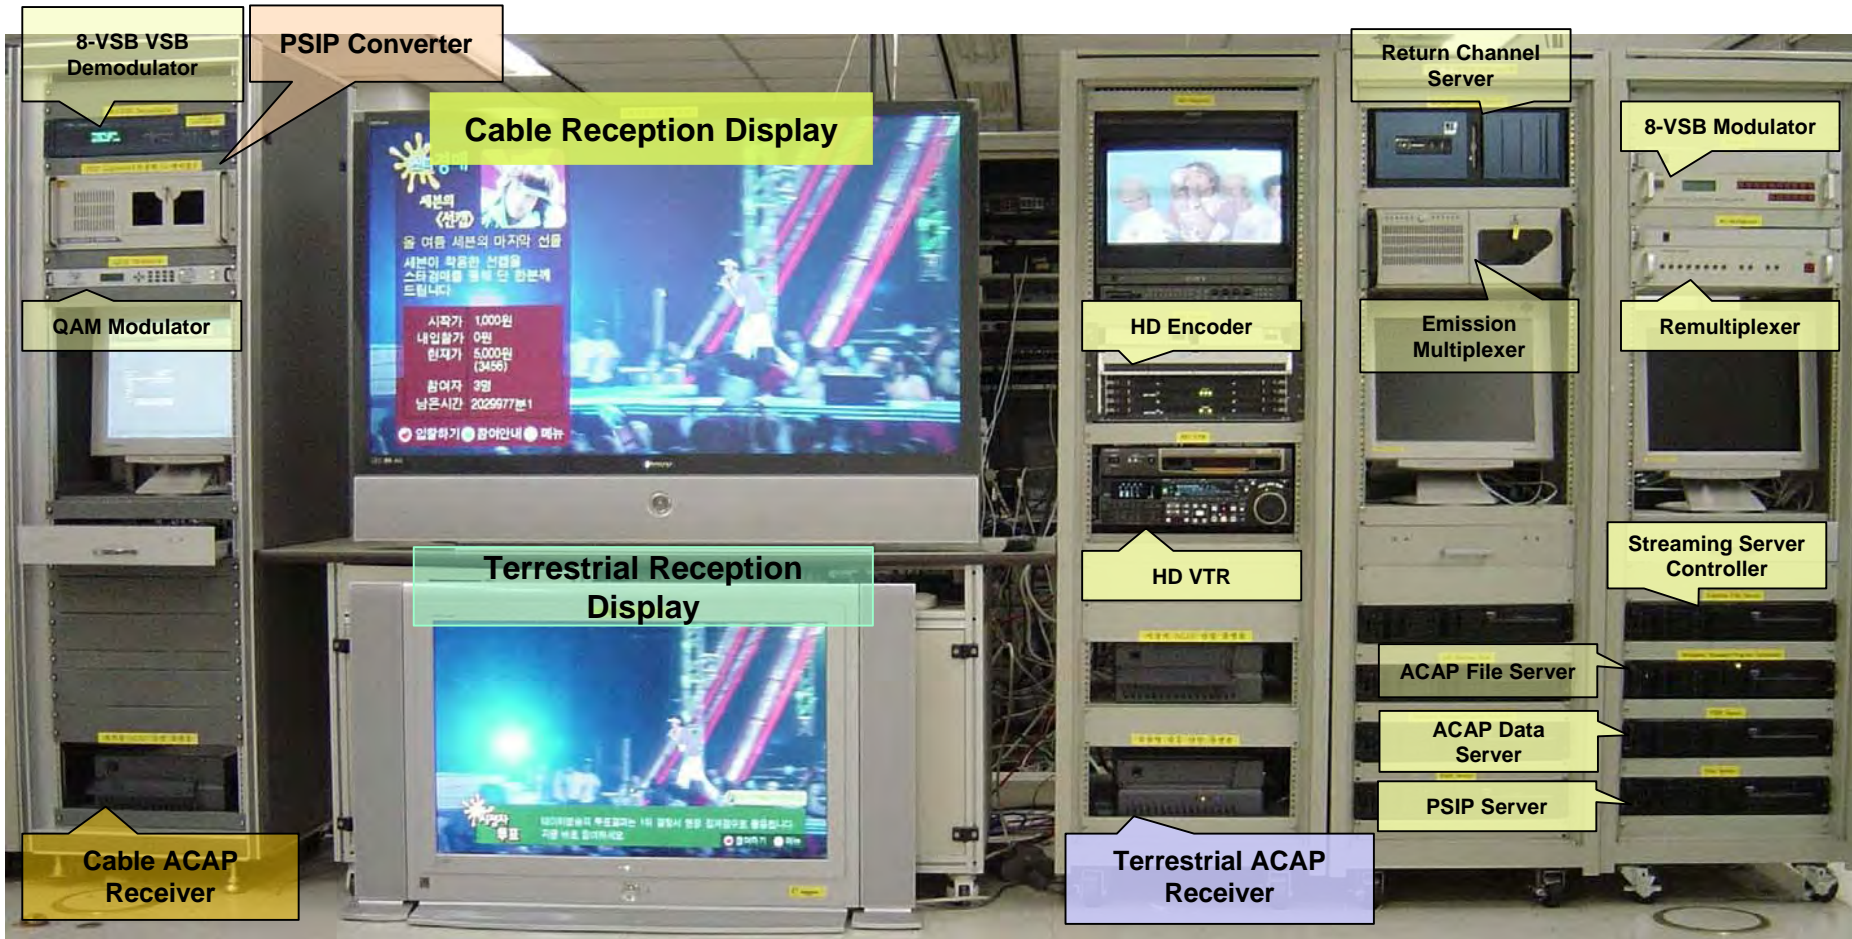

□ Description of sub-modules

□ 8-VSB Demodulator

- Extract MPEG-2 TS on a terrestrial broadcasting channel
- Interface
 - Input: 8-VSB (ATSC), Output: DVB-ASI

□ PSIP Converter

- Edit and convert a channel information of PSIP in real-time (Ex: TVCT → CVCT)
- Edit AV events and data events (Ex: start time, duration time and so on)
- Interface
 - Input: DVB-ASI (ATSC), Output: DVB-ASI or TCP/IP

PSIP Converter

ETRI Test-bed for ACAP Data Broadcasting System

- ❑ Data broadcasting service can easily provide everyone more rich and useful information in Digital Broadcasting Era
- ❑ On many manufacturers, broadcasters, institute participating in development of data broadcasting technology, It has been continuing and improving since 2001
- ❑ The digital broadcasting service of KOREA is in very stable stage and will provide more various types of service in the next year
- ❑ As the convergence between data broadcasting service and other service goes on, we can consider to accomplish new service (anytime, anywhere etc on)